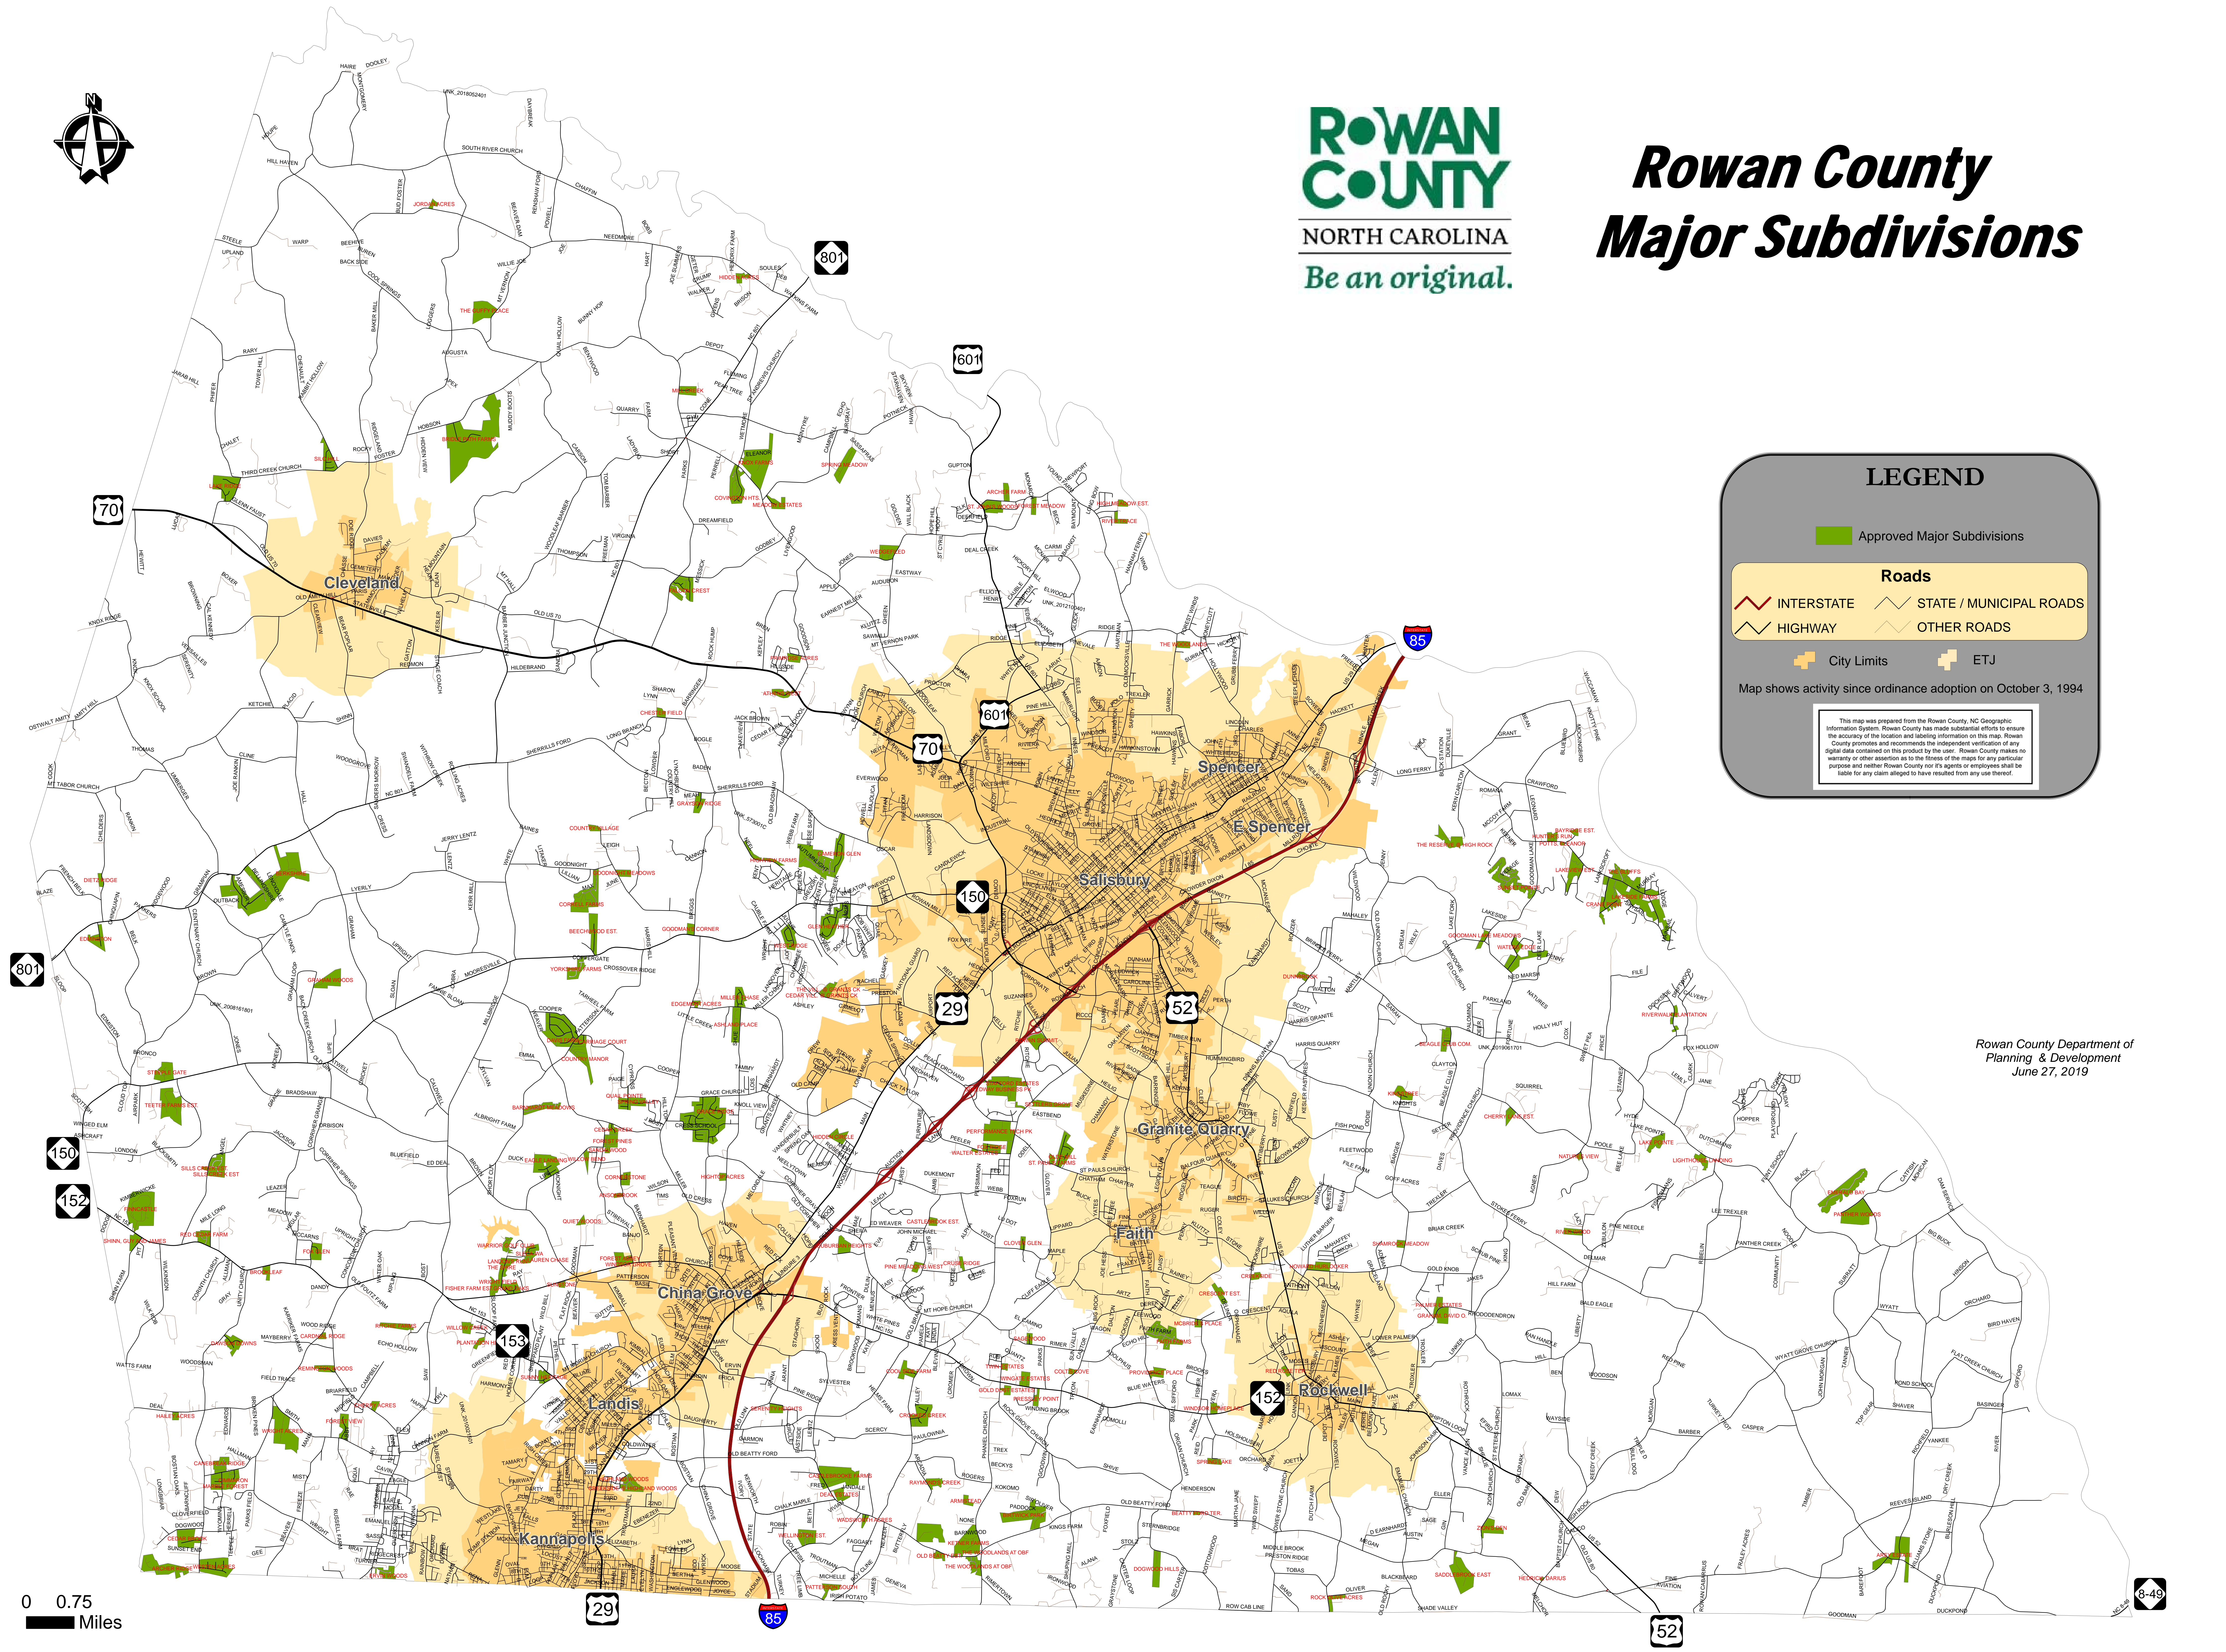

Rowan County Major Subdivisions

LEGEND

- Approved Major Subdivisions
- **Roads**
- INTERSTATE
- STATE / MUNICIPAL ROADS
- HIGHWAY
- OTHER ROADS
- City Limits
- ETJ

Map shows activity since ordinance adoption on October 3, 1994

Rowan County Department of
Planning & Development
June 27, 2019

0 0.75
Miles